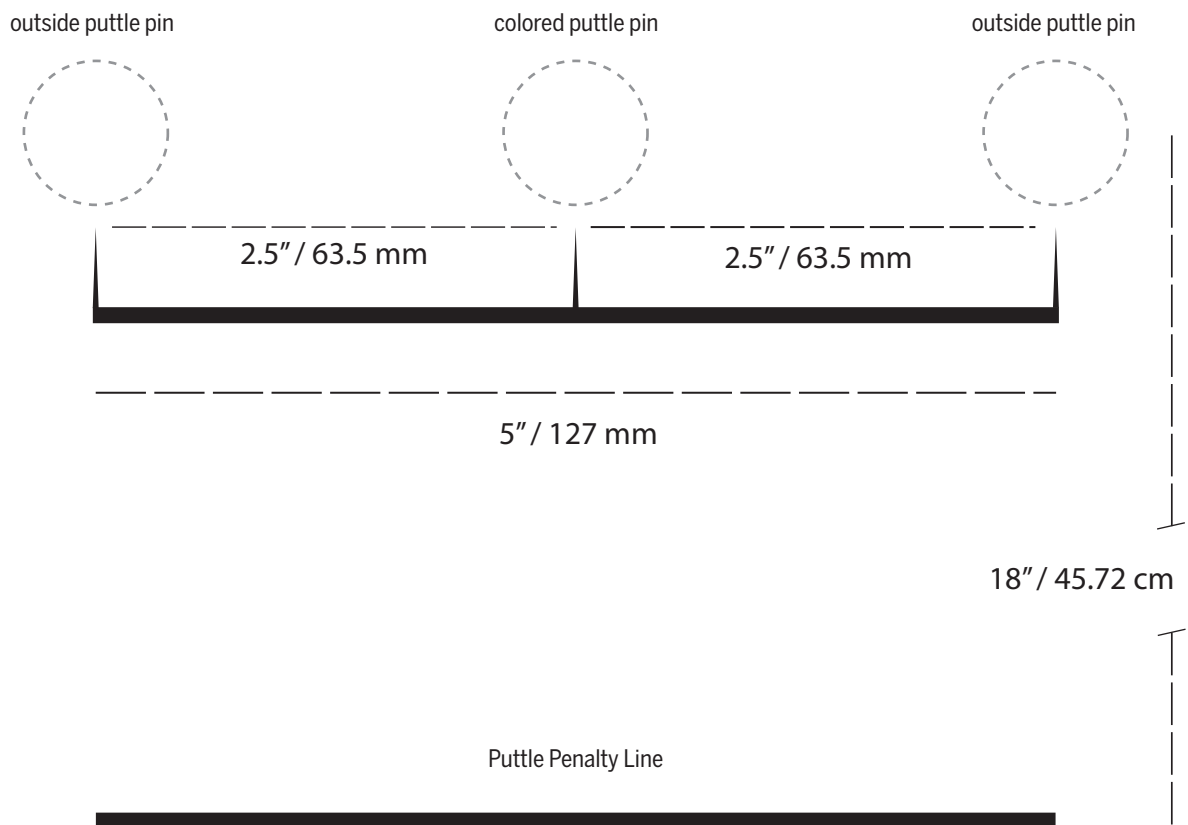

INTERNATIONAL
PUTTLE[™]
ORGANIZATION
PUTTLEINTERNATIONAL.ORG

PUTTLE PIN GUIDE

(Also known as the Sea of Evil)